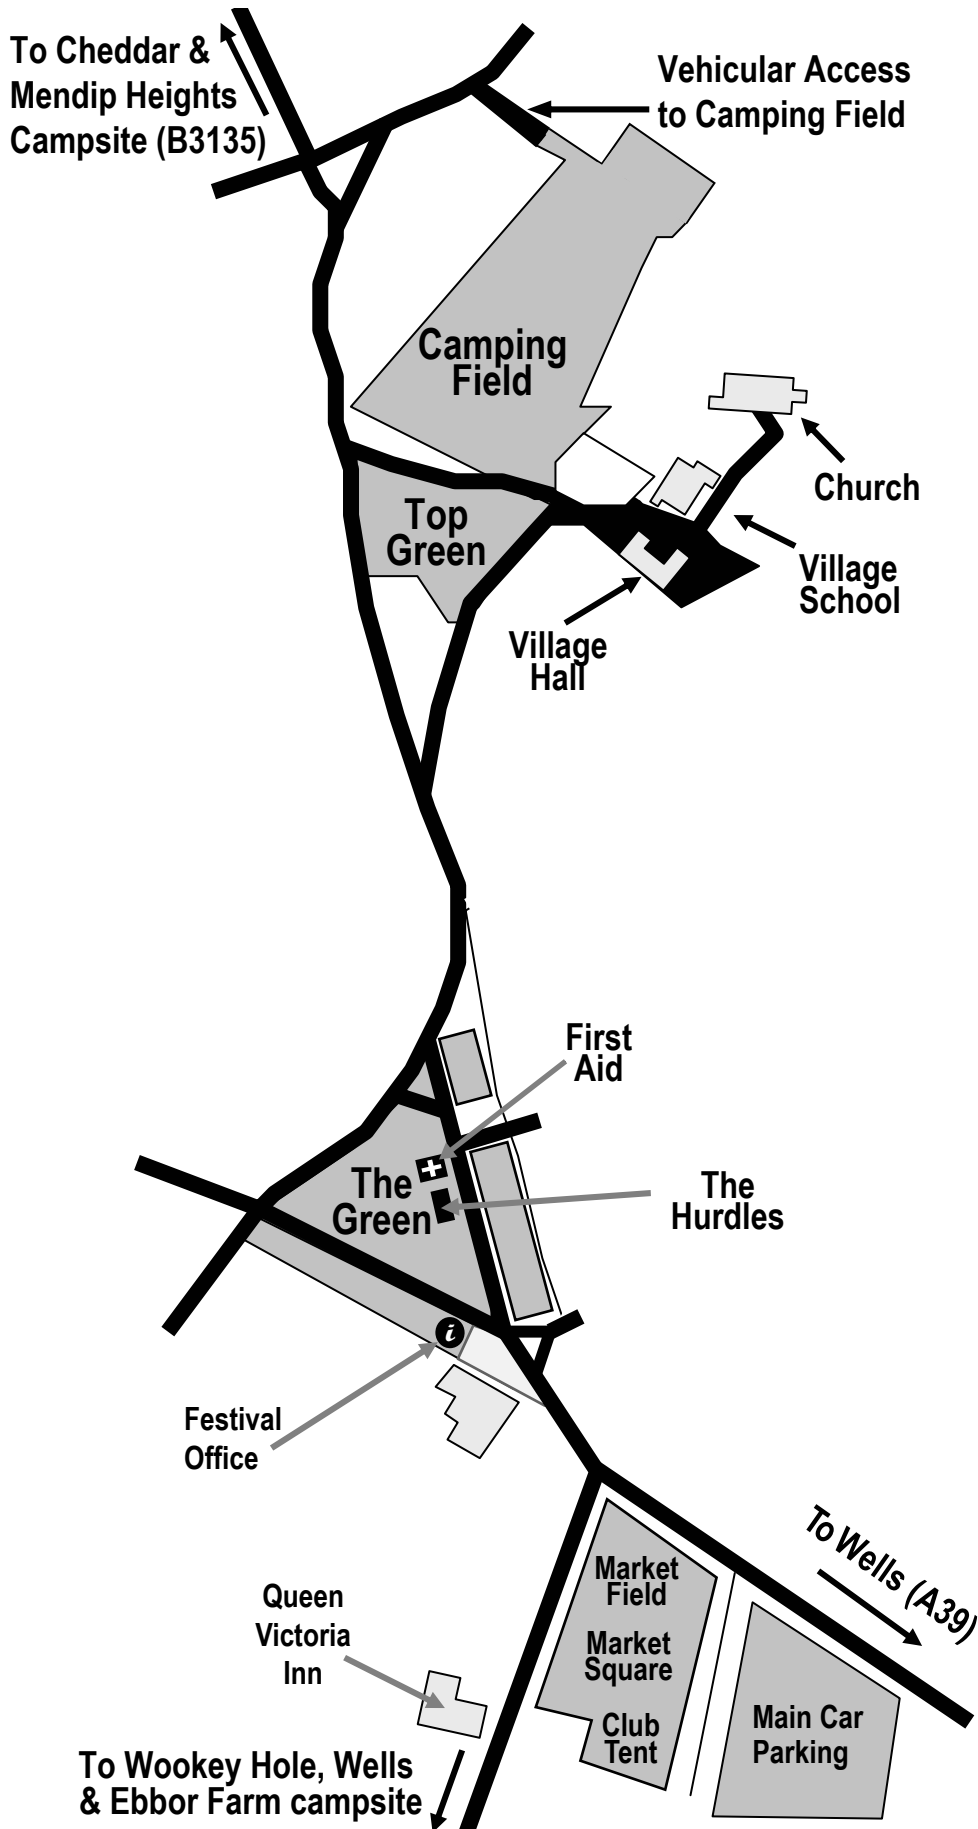

Priddy Folk Festival

11th-13th July 2014

Site Map

No Dogs allowed on site and
Parking only permitted
in main Car Park